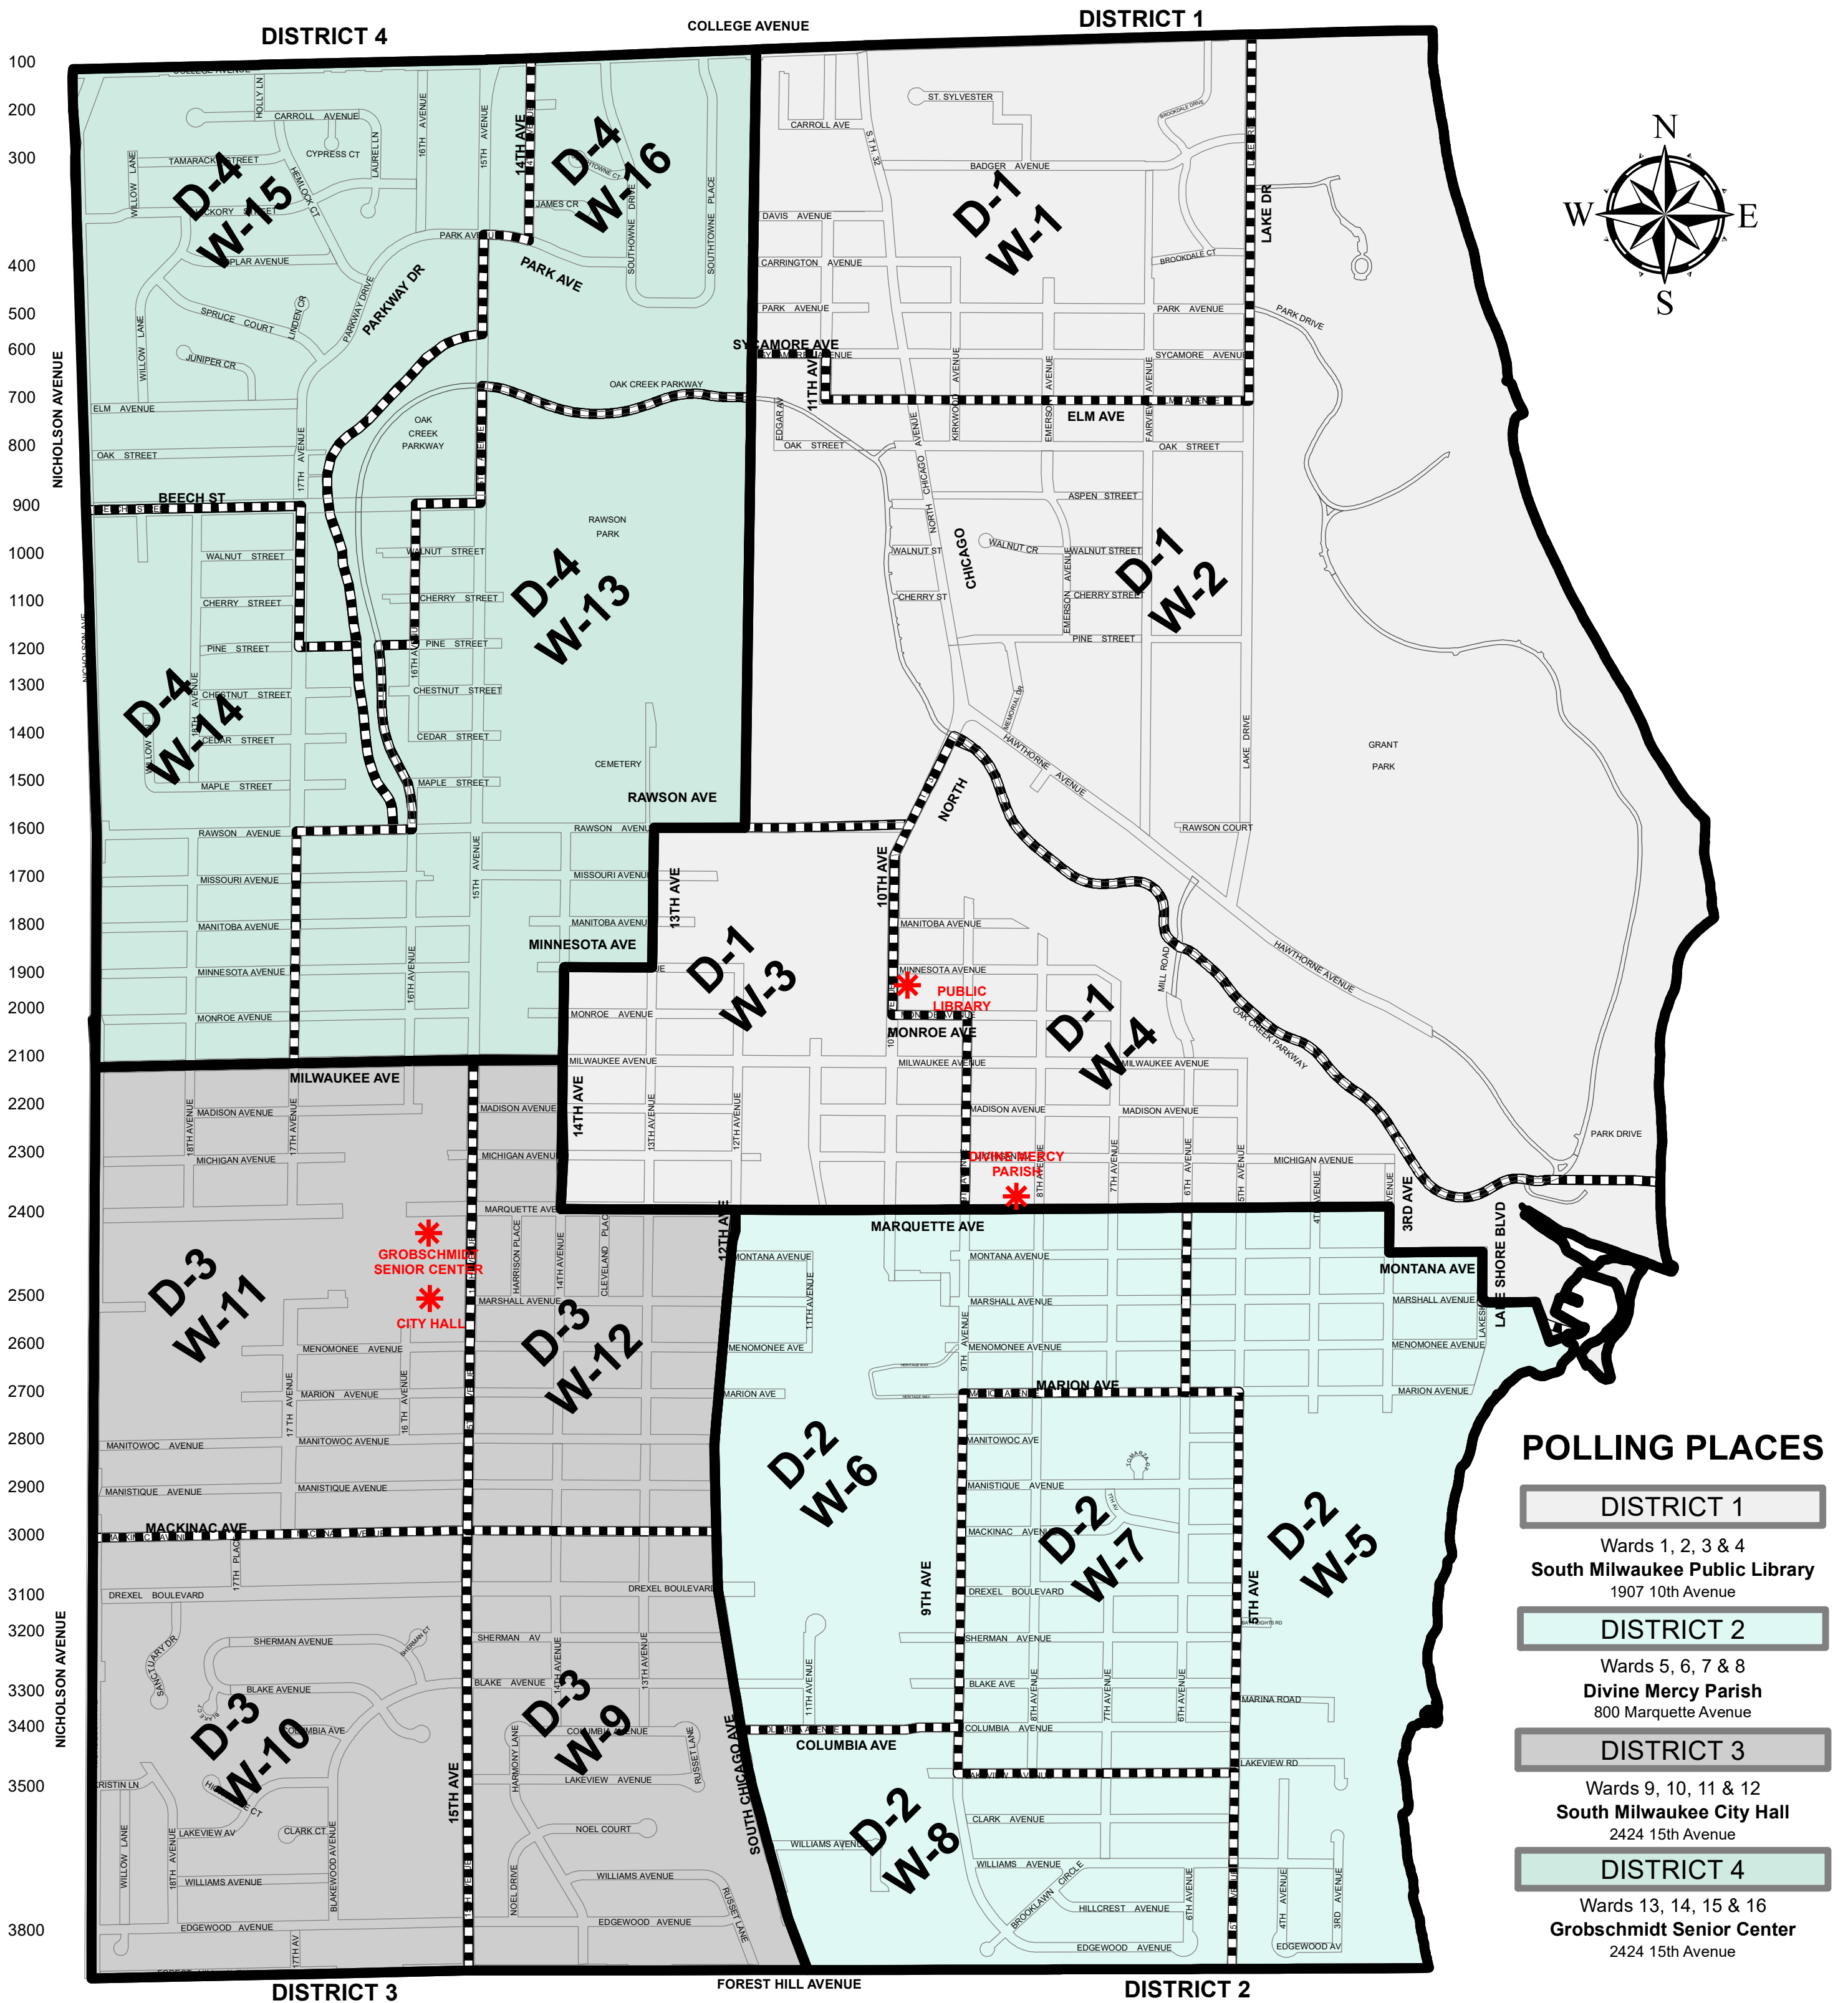

SOUTH MILWAUKEE VOTING DISTRICT

POLLING PLACES

- DISTRICT 1**
Wards 1, 2, 3 & 4
South Milwaukee Public Library
1907 10th Avenue
- DISTRICT 2**
Wards 5, 6, 7 & 8
Divine Mercy Parish
800 Marquette Avenue
- DISTRICT 3**
Wards 9, 10, 11 & 12
South Milwaukee City Hall
2424 15th Avenue
- DISTRICT 4**
Wards 13, 14, 15 & 16
Grobschmidt Senior Center
2424 15th Avenue