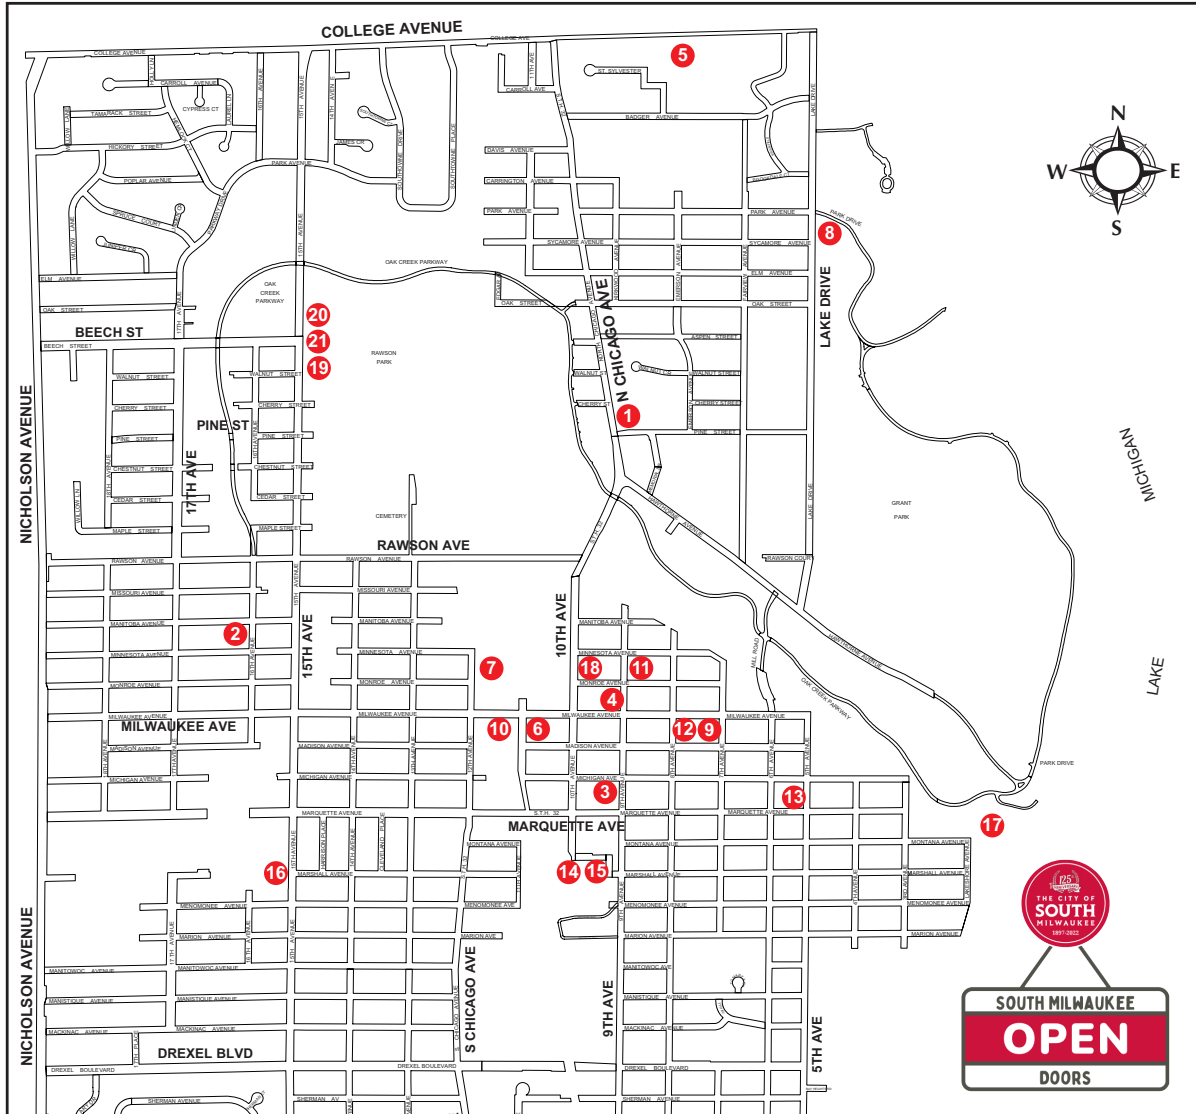

Open Doors South Milwaukee

Map and Gamecard

Obtain stamps from at least 12 of the stops and receive a commemorative 125th anniversary coin.
 Redeem maps at the South Milwaukee Fire Department, 929 Marshall Ave., by 3:15 p.m. on Saturday, September 17.

- | | |
|---|---|
| <ol style="list-style-type: none"> 1. First Congregational Church (1111 N. Chicago Ave.) 2. Masjid Al-Huda (1800 16th Ave.) 3. Holy Resurrection Armenian Church (909 Michigan Ave.) 4. Molthen-Bell & Son Funeral Home (700 Milwaukee Ave.) 5. Divine Mercy (695 College Ave.) 6. South Milwaukee Human Concerns (1029 Milwaukee Ave.) 7. Bucyrus Museum (1919 12th Ave. Admission \$5) 8. Frederick C. Wulff Lodge (215 Lake Drive) 9. South Milwaukee Historical Society (717 Milwaukee Ave.) 10. Benkowski Builders Downtown Train Station
(1111 Milwaukee Ave.) 11. South Milwaukee American Legion Post #27 (920 Monroe Ave.) 12. Military Connection (723 Milwaukee Ave. Open Noon - 3 p.m.) | <ol style="list-style-type: none"> 13. Schlaraffia Milwaukia (500 Marquette Ave.) 14. South Milwaukee Fire Department
(929 Marshall Court Open 11 a.m.-2 p.m.) 15. South Milwaukee Street Department (910 Marshall Ave.) 16. South Milwaukee Police Department
(2424 15th Ave. Open 11 a.m.-2 p.m.) 17. South Milwaukee Water Utility (100 Marshall Ave.) 18. South Milwaukee Library (1907 10th Ave.) 19. South Milwaukee Middle School
(1001 15th Ave. Open 10 a.m.-1 p.m.) 20. South Milwaukee High School
(801 15th Ave. Open 10 a.m.-1 p.m.) 21. South Milwaukee PAC (901 15th Ave. Open 1-3 p.m.) |
|---|---|

Scan code for more information.

125th EVENTS CALENDAR

- October 2:** Historical Trolley Tour of South Milwaukee, sponsored by Molten-Bell & Son Funeral Home
- October 27:** 125th Gala at the Bucyrus Club, with music from the South Milwaukee PAC
- November 11:** Veterans celebration, in partnership with American Legion #27

TOTAL OPEN DOOR LOCATIONS VISITED